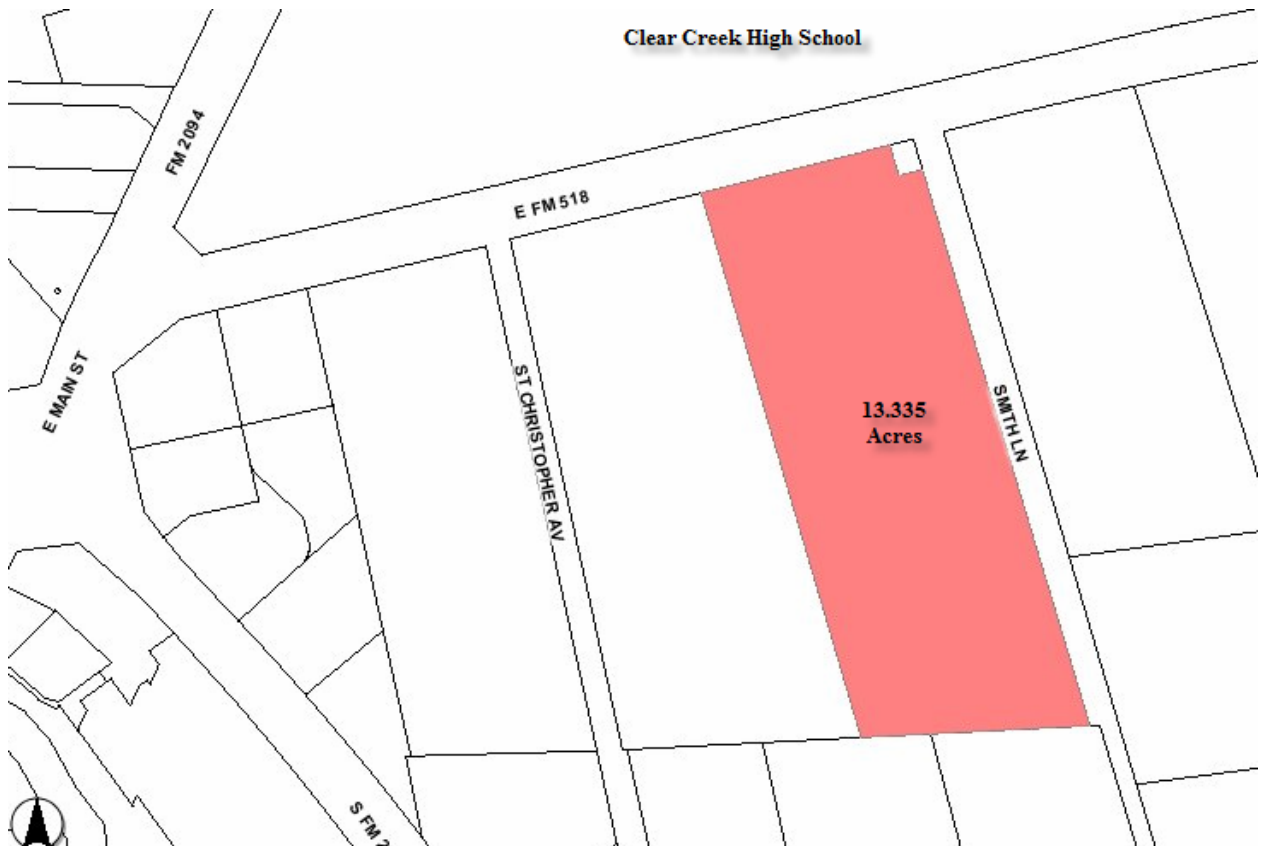

ALLIANCE COMMERCIAL INVESTMENTS

PETE ZAMORA – ALLEN CRUTHIRDS

281-480-9600

Deke Slayton (FM 518) League City, Texas

Mixed Use Commercial

13.335 Acres

13.335 Acres

Deke Slayton Hwy (FM 518) League City, Texas

Mixed Use Commercial

Traffic - AADT (AADT YR 2006)

FM 518, FM 270, FM 2094
 ↑ ↑ ↑
 35,000 26,000 18,300

Scene
 TXDOT