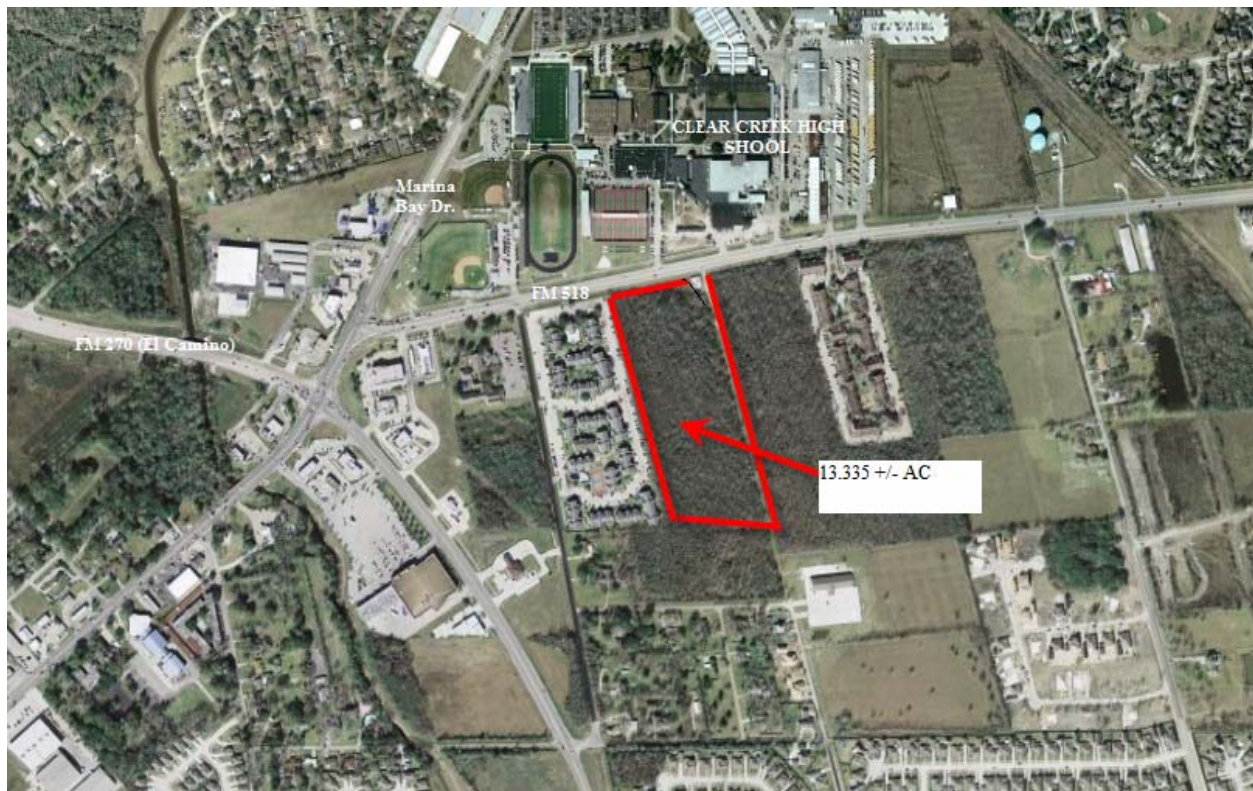

ALLIANCE COMMERCIAL INVESTMENTS

PETE ZAMORA – ALLEN CRUTHIRDS

281-480-9600

Deke Slayton (FM 518) League City, Texas

Mixed Use Commercial

13.335 Acres

13.335 Acres

Deke Slayton Hwy (FM 518) League City, Texas