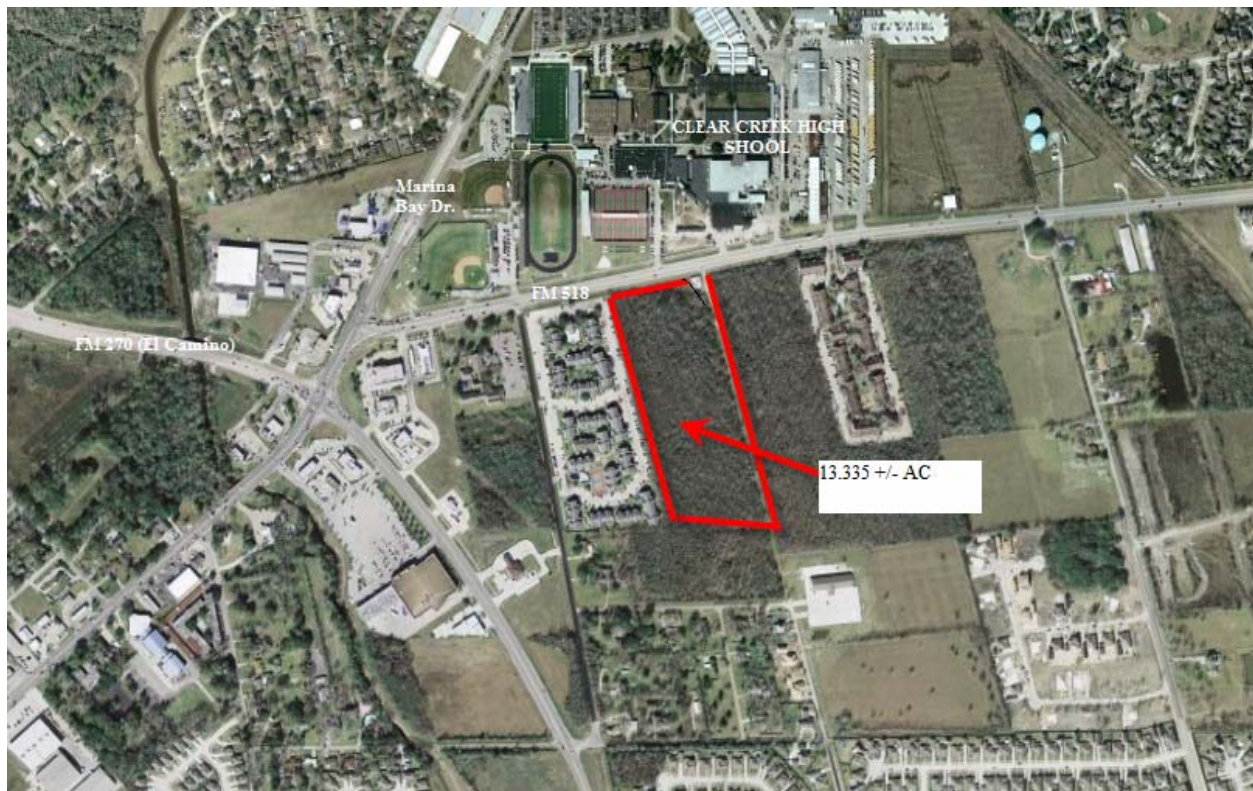

ALLIANCE COMMERCIAL INVESTMENTS

PETE ZAMORA – ALLEN CRUTHIRDS

281-480-9600

Deke Slayton (FM 518) League City, Texas

Mixed Use Commercial

13.335 Acres

13.335 Acres

Deke Slayton Hwy (FM 518) League City, Texas

Mixed Use Commercial

Traffic - AADT (AADT YR 2006)

FM 518, FM 270, FM 2094
 ↑ ↑ ↑
 35,000 26,000 18,300

Scene
 TXDOT